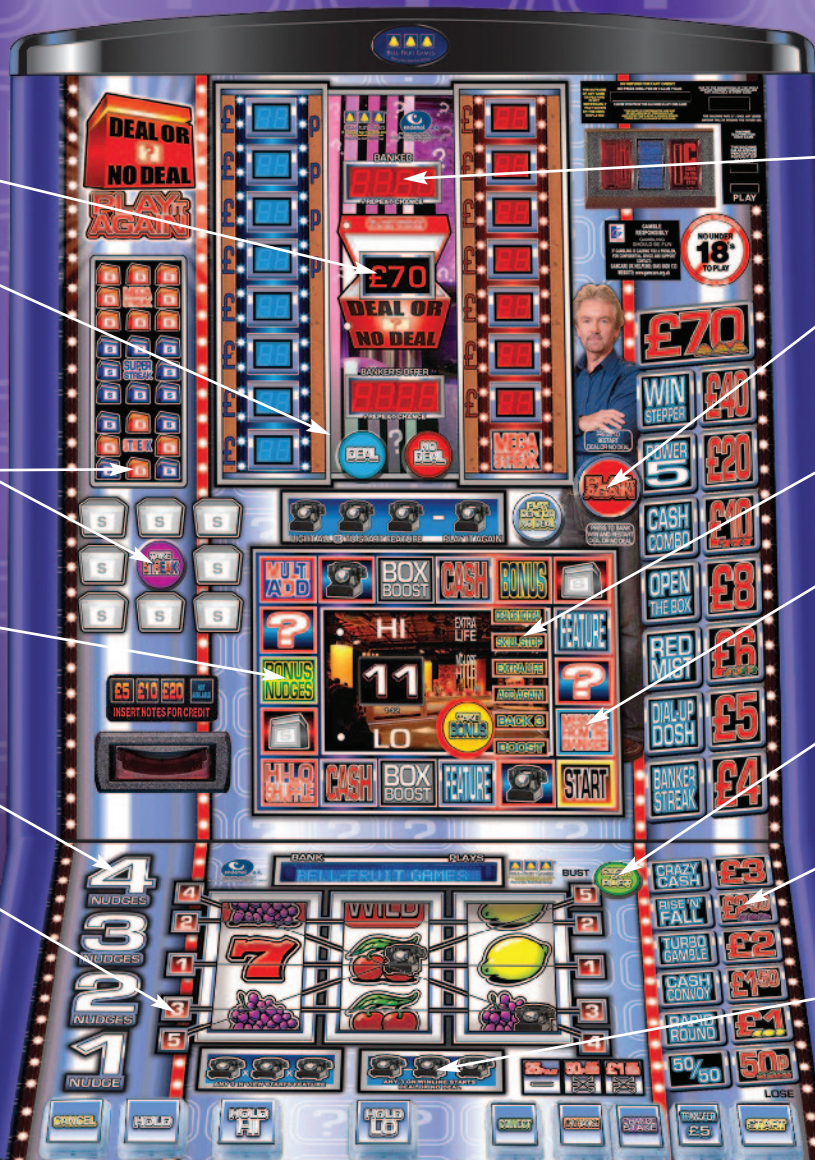

E: sales@bellfruitgames.co.uk

W: www.bellfruitgames.co.uk

PLAY IT AGAIN

What will the mirrored reel reveal?

Play Deal Or No Deal just like the show!

Collect red and blue boxes for a streak, super streak or MEGA STREAK!

Bonus nudges can help you get more phones or wins

Nudges can help in the basic game too.

Play on five winlines on the higher stakes

Machine type : Cat. C / Cat. D
Technology : Scorpion 5
Cabinet : Eclipse

Dimensions
Overall height : 1798mm
Width : 710mm
Depth : 675mm
Weight : 108kg

With three red phones, you can bank your win here and replay the Deal or No Deal feature

Press this button to replay the DOND feature

Get a bonus shot to help you win

Banker's message can help you win too

Try your luck with Cash or Bust

Build up the cash trail

3 phones in view start the feature. 3 phones on the winline start Deal or No Deal!